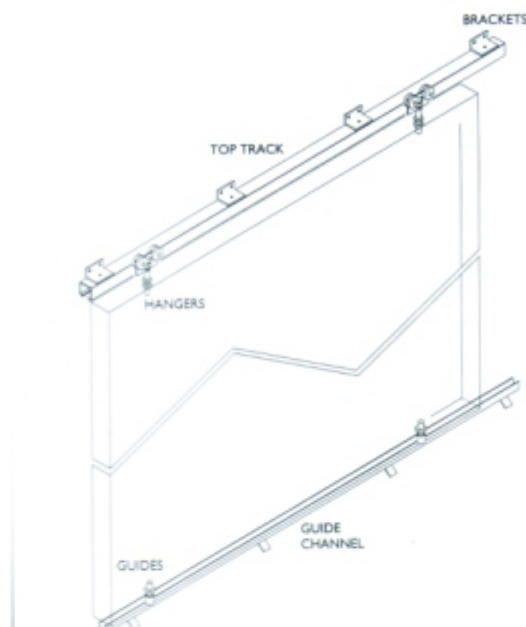

STRAIGHTAWAY 200

Top hung sliding hardware for timber or steel framed doors or gates up to 200kg

A200	Side fixing bracket – max 900mm centres
A200L/J	Lock-joint bracket
R200	Top fixing bracket – max 900mm centres
200EC	Bracket end clip
200RO	Top track – red oxide
200G	Top track – galvanised
0200	Hanger – steel door
200TF	Hanger – timber door – top fix
200AS	Hanger – timber door – apron fix
48/19B	Guide – steel door
40/19B	Guide – timber door
19S	Steel guide channel

STRAIGHTAWAY 400

Top hung sliding hardware for timber or steel framed doors or gates up to 400kg

A460	Side fixing bracket – max 900mm centres
A460L/J	Lock-joint bracket
R460	Top fixing brackets – max 900mm centres
460EC	Bracket end clip
400RO	Top track – red oxide
400G	Top track – galvanised
0460	Hanger – steel door
460AS	Hanger – timber door
48/25B	Guide – steel door
40/25B	Guide – timber door
25S	Steel guide channel

STRAIGHTAWAY 600

Top hung sliding hardware for steel doors up to 600kg

A460	Side fixing brackets – max 900mm centres
A460L/J	Lock-joint bracket
R460	Top fixing brackets – max 900mm centres
460EC	Bracket end clip
600G	Galv top track
0460	Hanger – steel door
48/25B	Guide – steel door
25S	Steel guide channel

STRAIGHTAWAY 1000

Top hung sliding hardware for steel framed doors up to 1000kg

A1000	Side fixing bracket – open/closed
R1000	Top fixing bracket – open/closed
1000RO	Steel top track – red oxide
1000M	Hanger
48/27B	Guide
27S	Steel guide channel